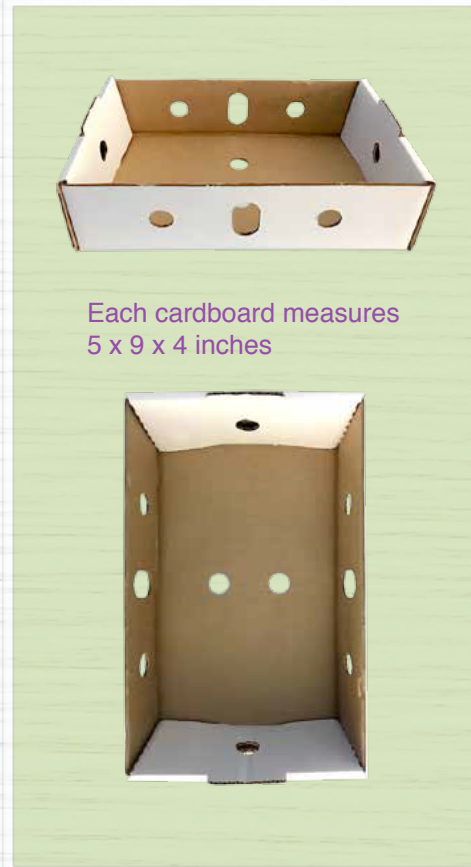

RETAIL

Each cardboard fits 8 units for round containers and 6 units for rectangular containers.

Each cardboard measures 5 x 9 x 4 inches

PALLET CONFIGURATION:

The plastic pallet measures 48 x 40 x h56 inches and its weight varies:

- Jicama tortilla pallet = 455 kg (1003 lb)
- Jicama spears pallet = 440 kg (970 lb)
- Jicama tacos pallet = 512 (1129 lb)

The cardboard pallet is made up of 13 levels, a total of 169 cardboard with 6 trays each or 8 trays.

In total pallet contains 1014 (rectangular) or 1352 (round) plastic trays of finished product.

Reinforced with elastic film turns 4 x 3 x 4 and two plastic strips that hold the entire pallet and cardboard.